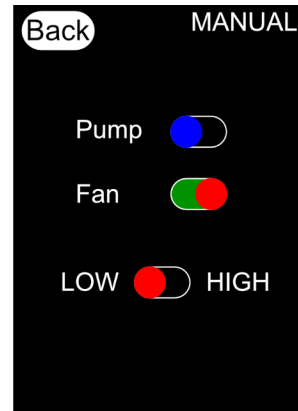

OFF

Touch Roadrunner for help info

Turn ON Time (if set)

Turn ON

Operate MANUALLY

View OPTIONS

ON

Touch Roadrunner for help info

Turn OFF

View OPTIONS

Temperature, Humidity at Sensor

Raise Set Temp

Set Temp

Lower Set Temp

Turn OFF Time (if set)

Roadrunner Comfort

Manual

Touch
"MANUAL"
to switch
↔
between
these
screens

Option

Schedule ON/OFF Times

FAN Speed

Daylight Savings

Display Idle Sleep

View Setup