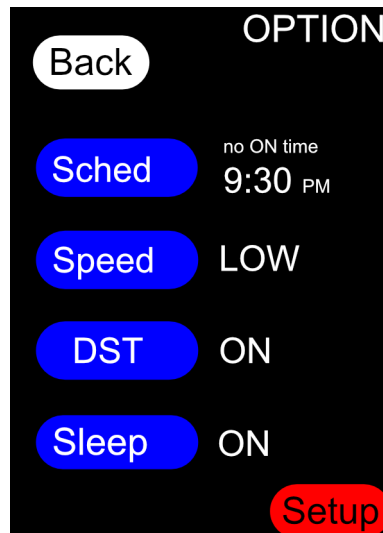

OFF

Touch Roadrunner for help info

Turn ON Time (if set)

Turn ON

Operate MANUALLY

View OPTIONS

ON

Touch Roadrunner for help info

Turn OFF

View OPTIONS

Temperature, Humidity at Sensor

Raise Set Temp

Set Temp

Lower Set Temp

Turn OFF Time (if set)

Roadrunner Comfort

Manual

Touch
"MANUAL"
to switch
↔
between
these
screens

Option

Schedule ON/OFF Times

FAN Speed

Daylight Savings

Display Idle Sleep

View Setup

OFF Earlier **-** Clear Clear OFF time

Setup

- Change US timezone
- Rotate display 90
- Setup wifi name, pw
- Update program

Back SETUP

Timezone MST

Rotation Vert

Network

Update