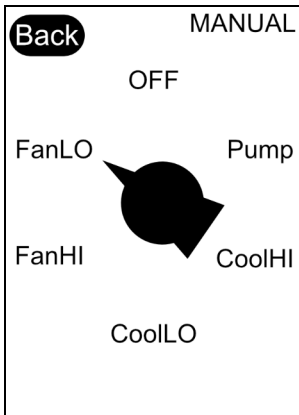

Turn OFF

View OPTIONS

Temperature, Humidity at Sensor

Raise Set Temp

Set Temp

Lower Set Temp

Turn OFF Time (if set)

Roadrunner Comfort

Manual

Touch
"MANUAL"
to switch
↔
between
these
screens

Option

Schedule ON/OFF Times

FAN Speed

Daylight Savings

Display Idle Sleep

View Setup