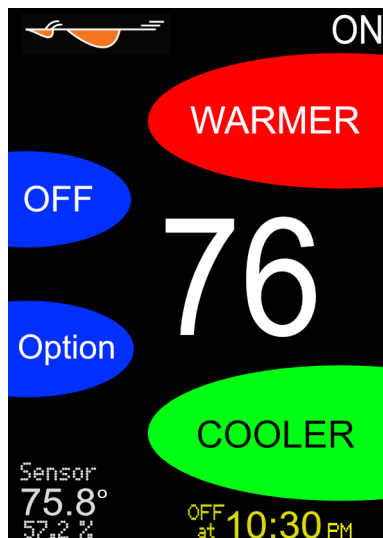

OFF

Touch Roadrunner for help info

Turn ON Time (if set)

Turn ON

Operate MANUALLY

View OPTIONS

ON

Touch Roadrunner for help info

Turn OFF

View OPTIONS

Temperature, Humidity at Sensor

Raise Set Temp

Set Temp

Lower Set Temp

Turn OFF Time (if set)

Roadrunner Comfort

Manual

Touch
"MANUAL"
to switch
↔
between
these
screens

Option

Schedule ON/OFF Times

FAN Speed

Daylight Savings

Display Idle Sleep

View Setup

OFF Earlier **-** Clear Clear OFF time

Setup

- Change US timezone
- Rotate display 90
- Setup wifi name, pw
- Update program

Back SETUP

Timezone MST

Rotation Vert

Network

Update