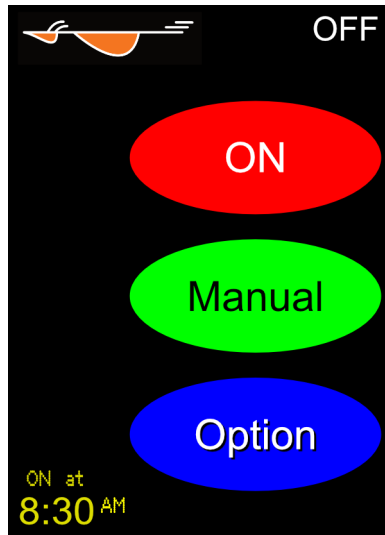

OFF

Touch Roadrunner for help info

Turn ON Time (if set)

Turn ON

Operate MANUALLY

View OPTIONS

ON

Touch Roadrunner for help info

Turn OFF

View OPTIONS

Temperature, Humidity at Sensor

Raise Set Temp

Set Temp

Lower Set Temp

Turn OFF Time (if set)

Roadrunner Comfort

Manual

Touch
"MANUAL"
to switch
↔
between
these
screens

Option

Schedule ON/OFF Times

FAN Speed

Daylight Savings

Display Idle Sleep

View Setup